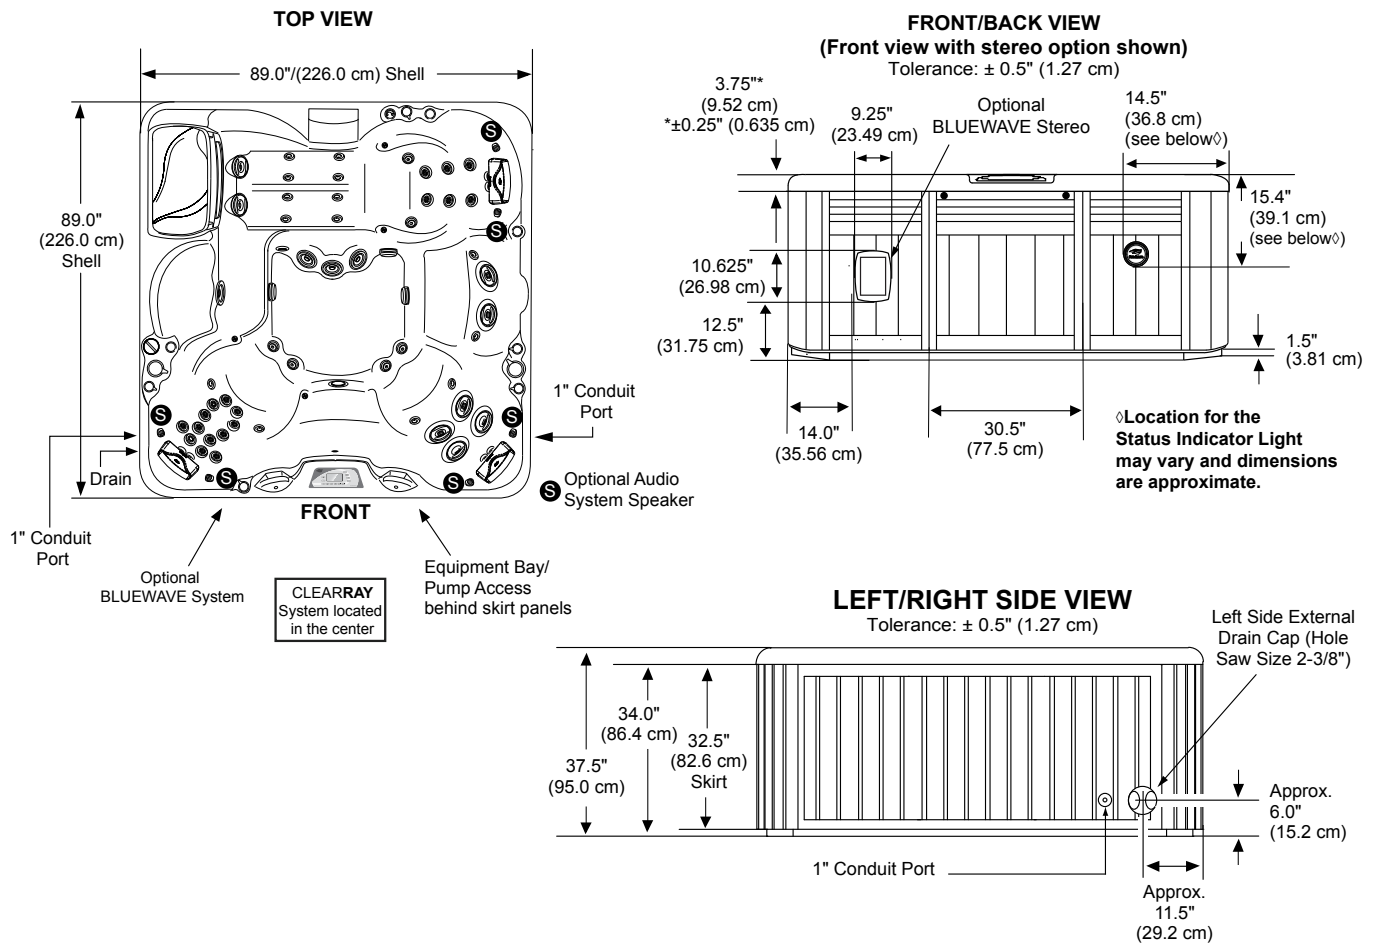

2014 Sundance Spas 880 Cameo

Portable Dimensions

IMPORTANT! Always measure each hot tub for exact dimensions BEFORE designing its foundational support and/or decking.

Dimensions/specifications subject to change without notice. Tolerance: $\pm 0.5"$ (1.27 cm)

Dimensions/Specifications Subject To Change Without Notice