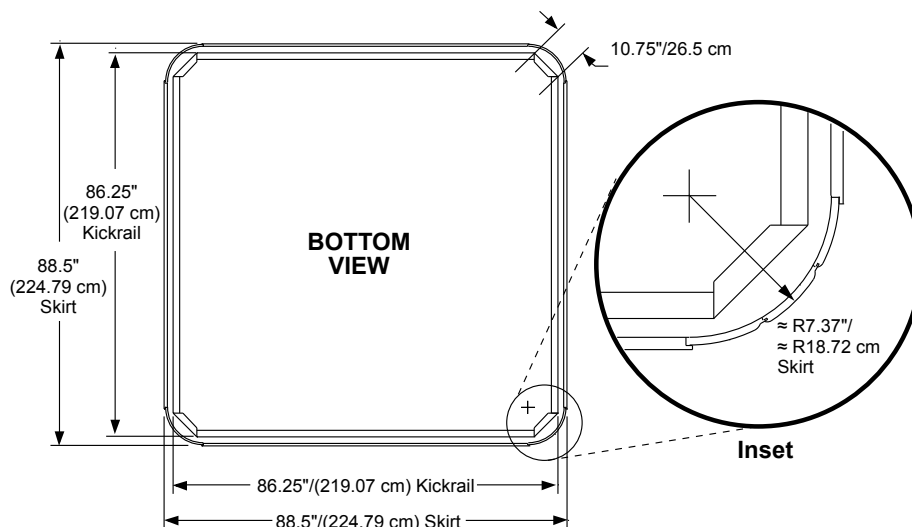

2014 Sundance Spas 880 Cameo

Portable Dimensions

IMPORTANT! Always measure each hot tub for exact dimensions BEFORE designing its foundational support and/or decking.

Dimensions/specifications subject to change without notice. Tolerance: $\pm 0.5"$ (1.27 cm)

Dimensions/Specifications Subject To Change Without Notice