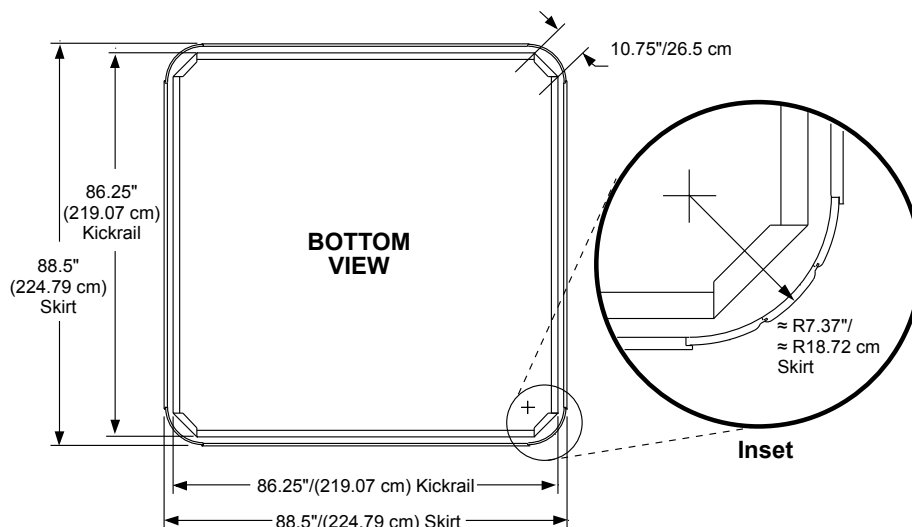

2014 Sundance Spas 880 Cameo

Portable Dimensions

IMPORTANT! Always measure each hot tub for exact dimensions BEFORE designing its foundational support and/or decking.

Dimensions/specifications subject to change without notice. Tolerance: $\pm 0.5"$ (1.27 cm)

Dimensions/Specifications Subject To Change Without Notice