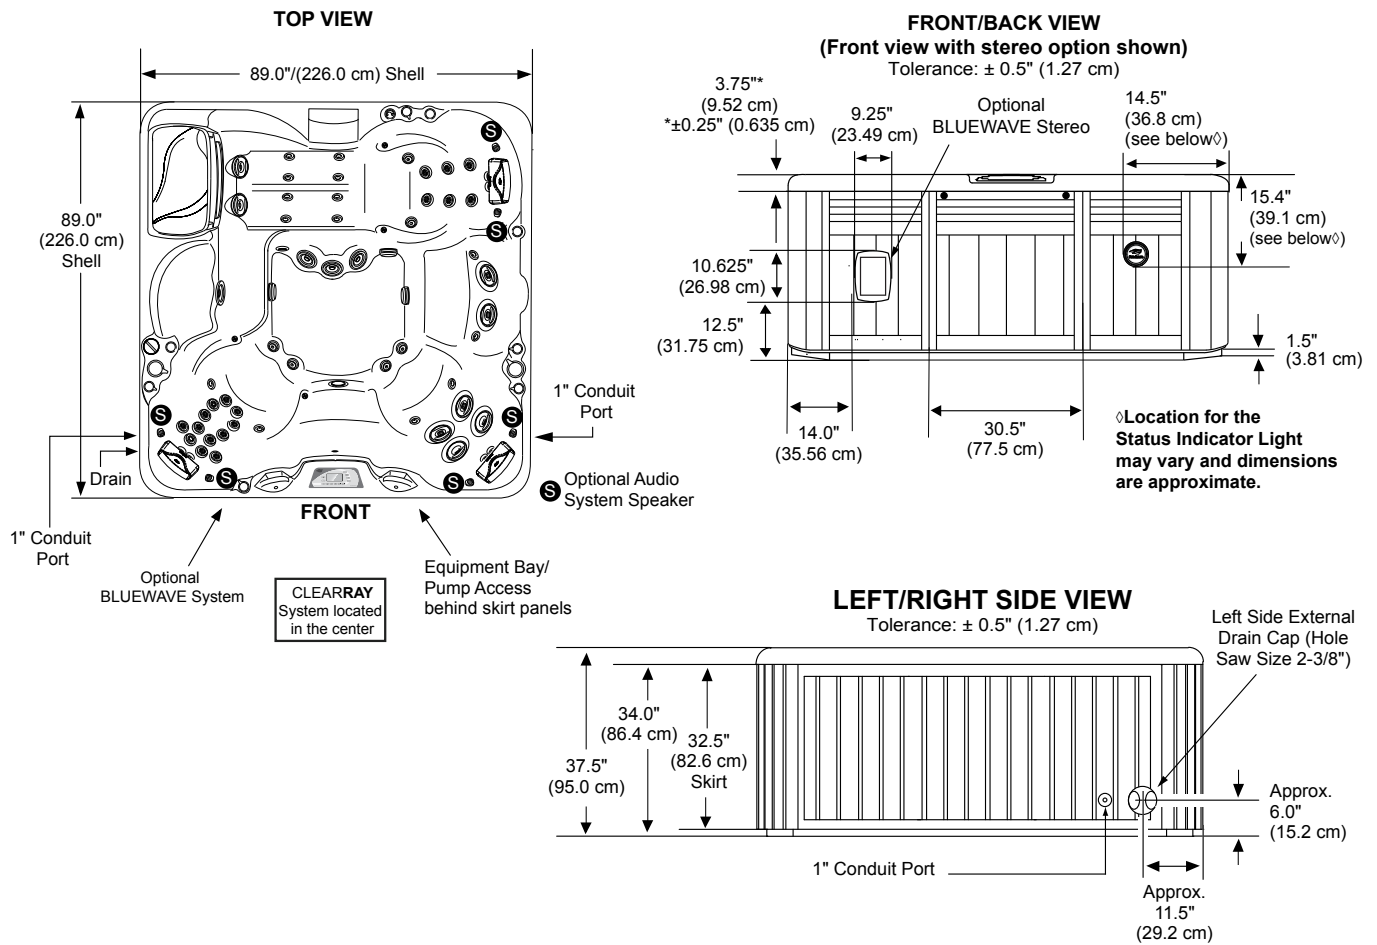

2014 Sundance Spas 880 Cameo

Portable Dimensions

IMPORTANT! Always measure each hot tub for exact dimensions BEFORE designing its foundational support and/or decking.

Dimensions/specifications subject to change without notice. Tolerance: $\pm 0.5"$ (1.27 cm)

Dimensions/Specifications Subject To Change Without Notice