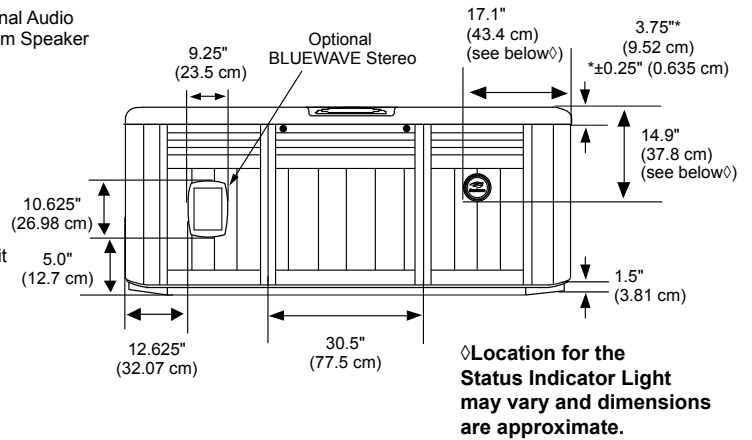

## Portable Dimensions

**TOP VIEW**

**FRONT/BACK VIEW**  
(Front view with stereo option shown)

Tolerance:  $\pm 0.5"$  (1.27 cm)

**LEFT/RIGHT SIDE VIEW**

Tolerance:  $\pm 0.5"$  (1.27 cm)

**IMPORTANT! Always measure each hot tub for exact dimensions BEFORE designing its foundational support and/or decking.**

Dimensions/specifications subject to change without notice. Tolerance:  $\pm 0.5"$  (1.27 cm)

Dimensions/Specifications Subject To Change Without Notice