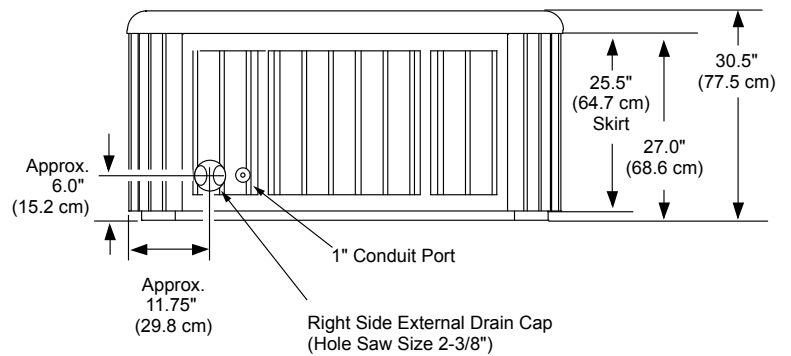

## Portable Dimensions

**TOP VIEW**

**FRONT/BACK VIEW**  
(Front view with stereo option shown)

Tolerance:  $\pm 0.5"$  (1.27 cm)

**LEFT/RIGHT SIDE VIEW**

Tolerance:  $\pm 0.5"$  (1.27 cm)

**IMPORTANT! Always measure each hot tub for exact dimensions BEFORE designing its foundational support and/or decking.**

Dimensions/specifications subject to change without notice. Tolerance:  $\pm 0.5"$  (1.27 cm)

Dimensions/Specifications Subject To Change Without Notice