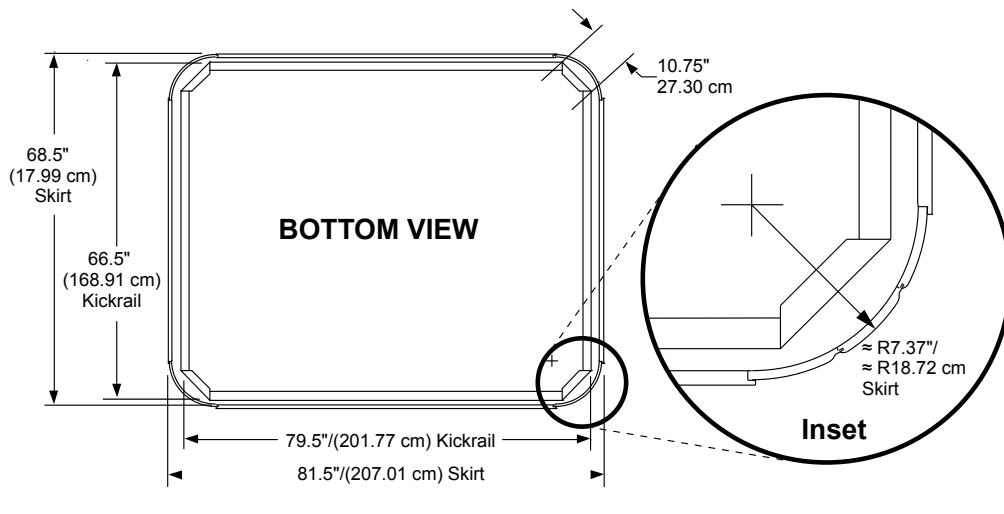

## Portable Dimensions

**TOP VIEW**

**FRONT/BACK VIEW**  
(Front view with stereo option shown)

Tolerance:  $\pm 0.5"$  (1.27 cm)

**LEFT/RIGHT SIDE VIEW**

Tolerance:  $\pm 0.5"$  (1.27 cm)

**IMPORTANT! Always measure each hot tub for exact dimensions BEFORE designing its foundational support and/or decking.**

Dimensions/specifications subject to change without notice. Tolerance:  $\pm 0.5"$  (1.27 cm)

Dimensions/Specifications Subject To Change Without Notice