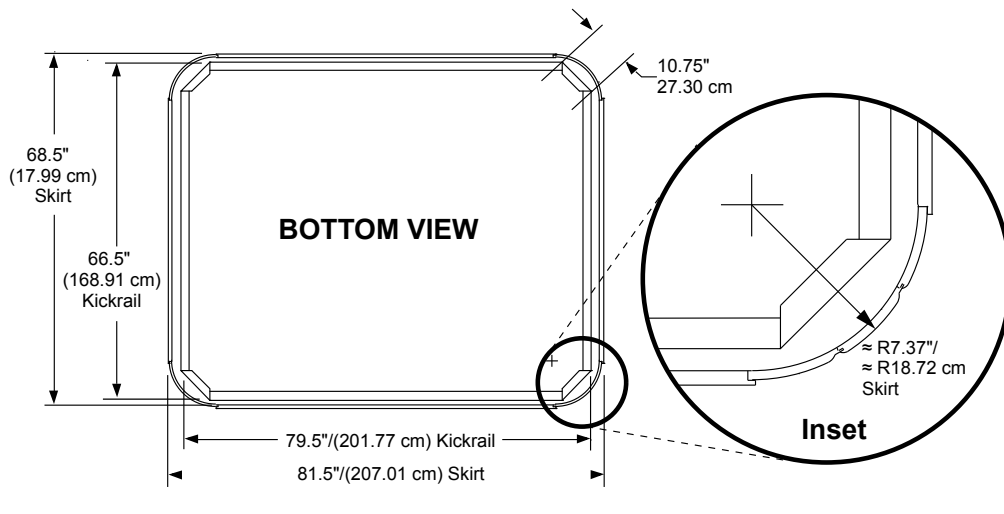

2014 Sundance Spas 880 Capri

Portable Dimensions

TOP VIEW

FRONT/BACK VIEW
(Front view with stereo option shown)

LEFT/RIGHT SIDE VIEW

IMPORTANT! Always measure each hot tub for exact dimensions BEFORE designing its foundational support and/or decking.

Dimensions/specifications subject to change without notice. Tolerance: $\pm 0.5"$ (1.27 cm)

Dimensions/Specifications Subject To Change Without Notice