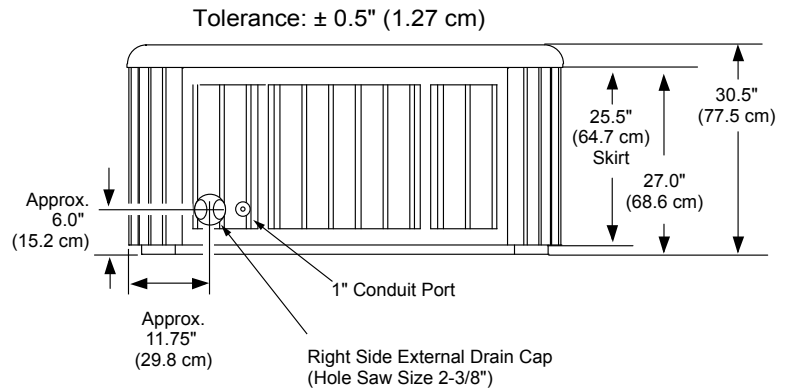

2014 Sundance Spas 880 Capri

Portable Dimensions

TOP VIEW

FRONT/BACK VIEW
(Front view with stereo option shown)

LEFT/RIGHT SIDE VIEW

IMPORTANT! Always measure each hot tub for exact dimensions BEFORE designing its foundational support and/or decking.

Dimensions/specifications subject to change without notice. Tolerance: $\pm 0.5"$ (1.27 cm)

Dimensions/Specifications Subject To Change Without Notice