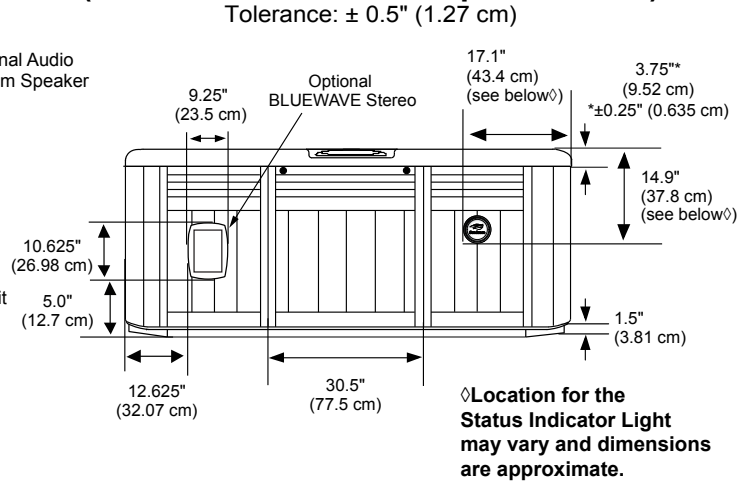

2014 Sundance Spas 880 Capri

Portable Dimensions

TOP VIEW

FRONT/BACK VIEW
(Front view with stereo option shown)

LEFT/RIGHT SIDE VIEW

IMPORTANT! Always measure each hot tub for exact dimensions BEFORE designing its foundational support and/or decking.

Dimensions/specifications subject to change without notice. Tolerance: $\pm 0.5"$ (1.27 cm)

Dimensions/Specifications Subject To Change Without Notice