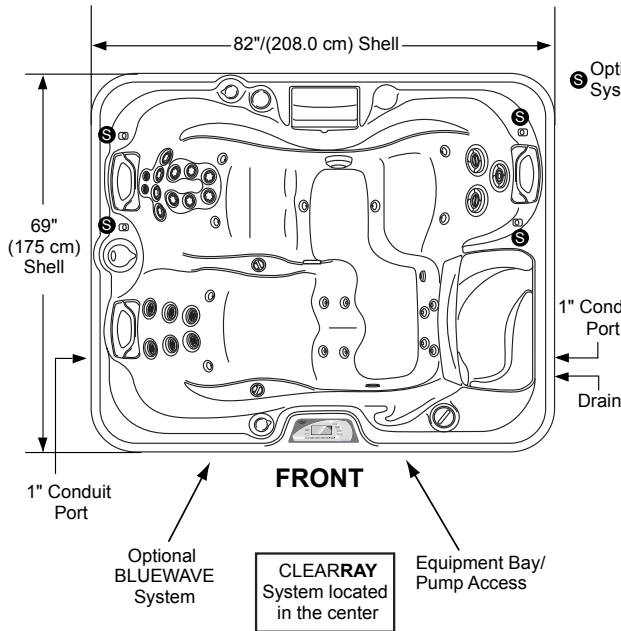

# 2014 Sundance Spas 880 Capri

## Portable Dimensions

**TOP VIEW**

**FRONT/BACK VIEW**  
(Front view with stereo option shown)

Tolerance:  $\pm 0.5"$  (1.27 cm)

**LEFT/RIGHT SIDE VIEW**

Tolerance:  $\pm 0.5"$  (1.27 cm)

**IMPORTANT! Always measure each hot tub for exact dimensions BEFORE designing its foundational support and/or decking.**

Dimensions/specifications subject to change without notice. Tolerance:  $\pm 0.5"$  (1.27 cm)

Dimensions/Specifications Subject To Change Without Notice