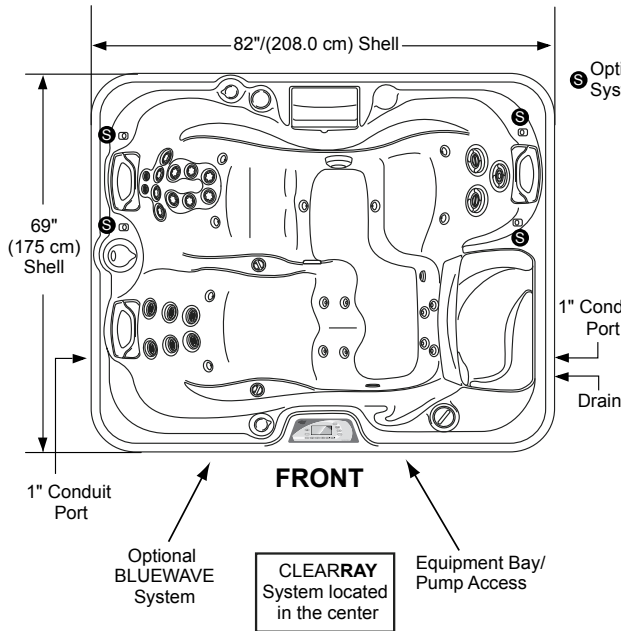

2014 Sundance Spas 880 Capri

Portable Dimensions

TOP VIEW

FRONT/BACK VIEW
(Front view with stereo option shown)

LEFT/RIGHT SIDE VIEW

IMPORTANT! Always measure each hot tub for exact dimensions BEFORE designing its foundational support and/or decking.

Dimensions/specifications subject to change without notice. Tolerance: $\pm 0.5"$ (1.27 cm)

Dimensions/Specifications Subject To Change Without Notice