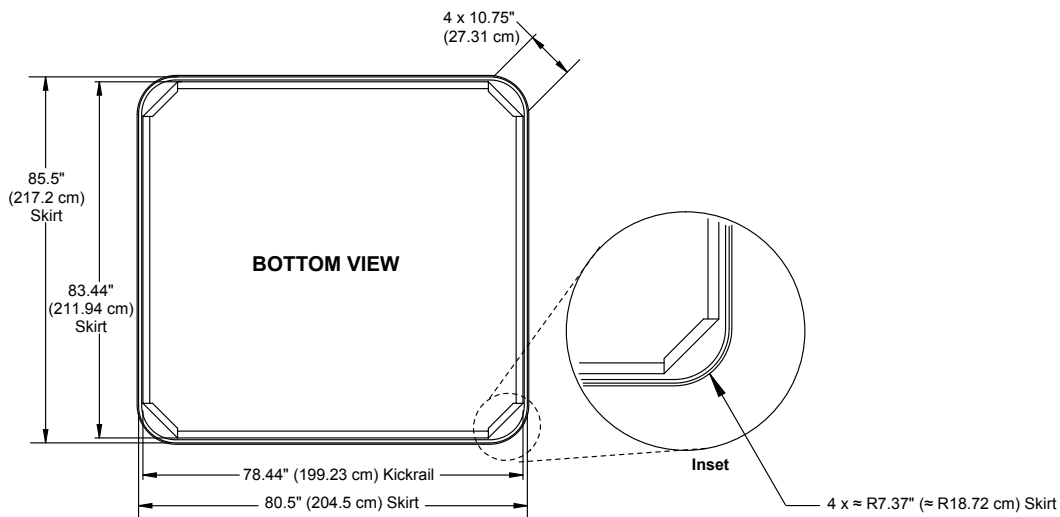

## Certa Portable Dimensions

**IMPORTANT! Always measure each hot tub for exact dimensions BEFORE designing its foundational support and/or decking.**

Dimensions/specifications subject to change without notice. Tolerance:  $\pm 0.5"$  (1.27 cm)

Dimensions/Specifications Subject To Change Without Notice