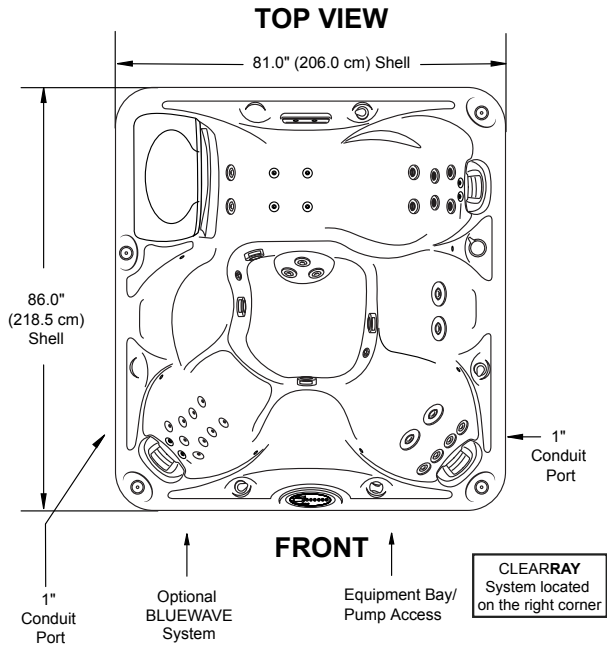

## Certa Portable Dimensions

**IMPORTANT! Always measure each hot tub for exact dimensions BEFORE designing its foundational support and/or decking.**

Dimensions/specifications subject to change without notice. Tolerance:  $\pm 0.5"$  (1.27 cm)

Dimensions/Specifications Subject To Change Without Notice