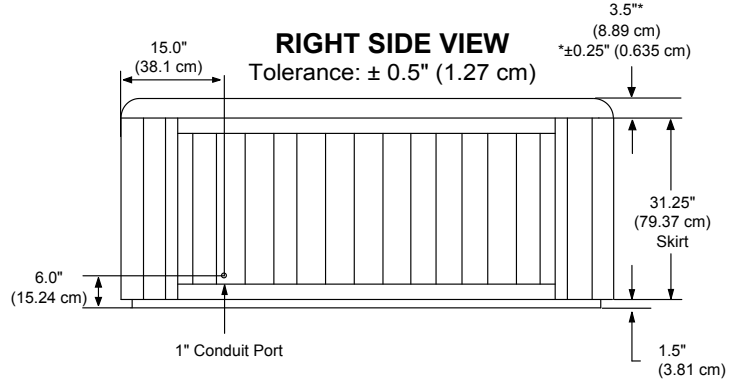

## Certa Portable Dimensions

**IMPORTANT! Always measure each hot tub for exact dimensions BEFORE designing its foundational support and/or decking.**

Dimensions/specifications subject to change without notice. Tolerance:  $\pm 0.5"$  (1.27 cm)

Dimensions/Specifications Subject To Change Without Notice