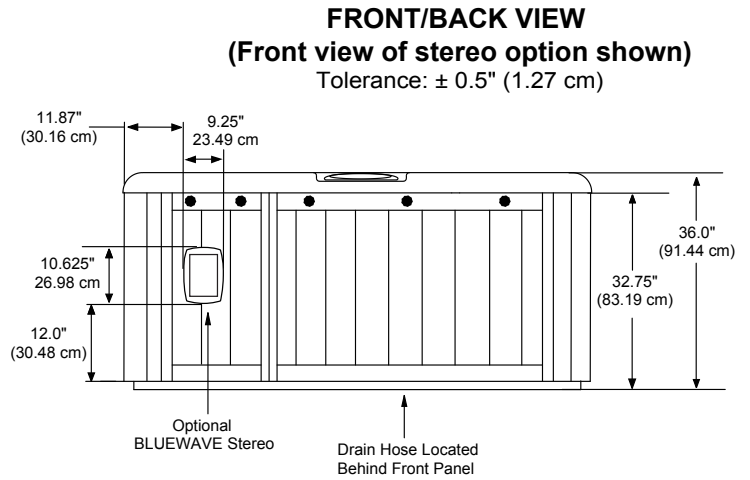

## Certa Portable Dimensions

**IMPORTANT! Always measure each hot tub for exact dimensions BEFORE designing its foundational support and/or decking.**

Dimensions/specifications subject to change without notice. Tolerance:  $\pm 0.5"$  (1.27 cm)

Dimensions/Specifications Subject To Change Without Notice