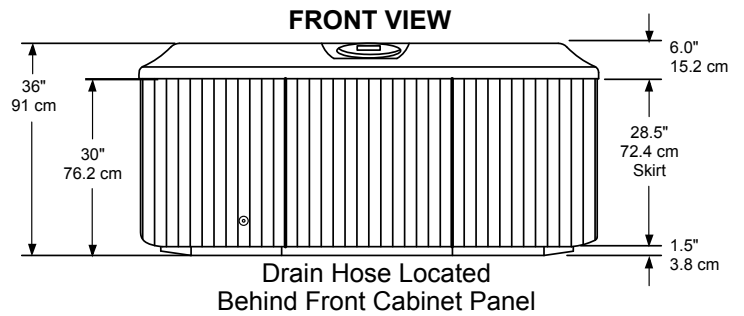

2014 Sundance Spas 680 Denali

Portable Dimensions

IMPORTANT! Always measure each hot tub for exact dimensions **BEFORE** designing its foundational support and/or decking.