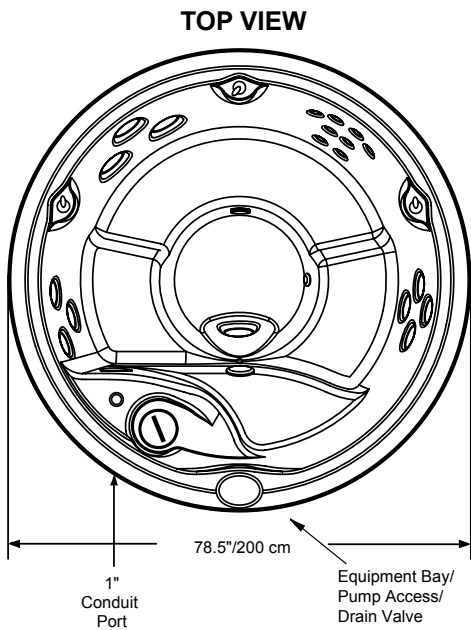

2014 Sundance Spas 680 Denali

Portable Dimensions

IMPORTANT! Always measure each hot tub for exact dimensions **BEFORE** designing its foundational support and/or decking.