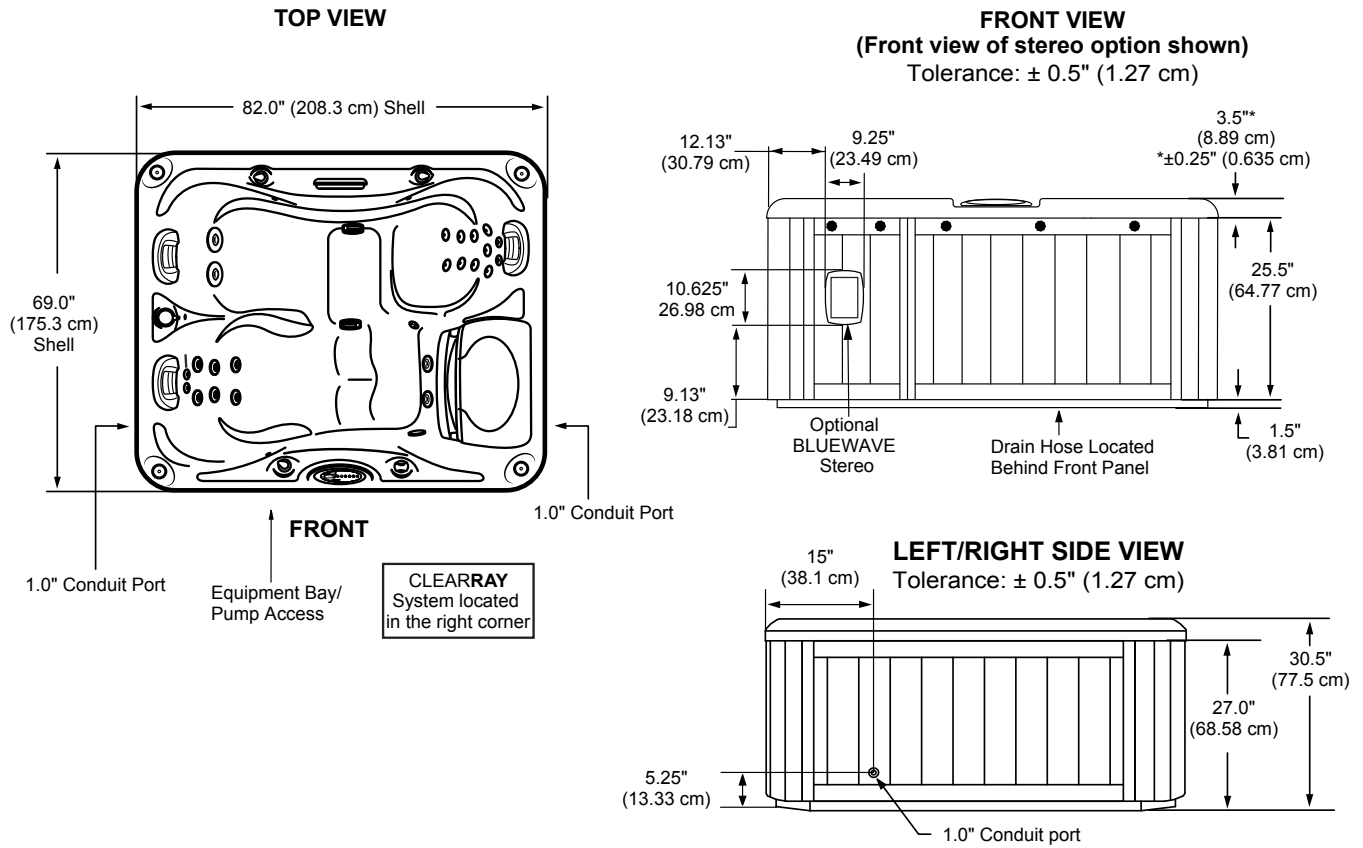

## Portable Dimensions

**IMPORTANT! Always measure each hot tub for exact dimensions BEFORE designing its foundational support and/or decking.**

Dimensions/specifications subject to change without notice. Tolerance: ± 0.5" (1.27 cm)

Dimensions/Specifications Subject To Change Without Notice