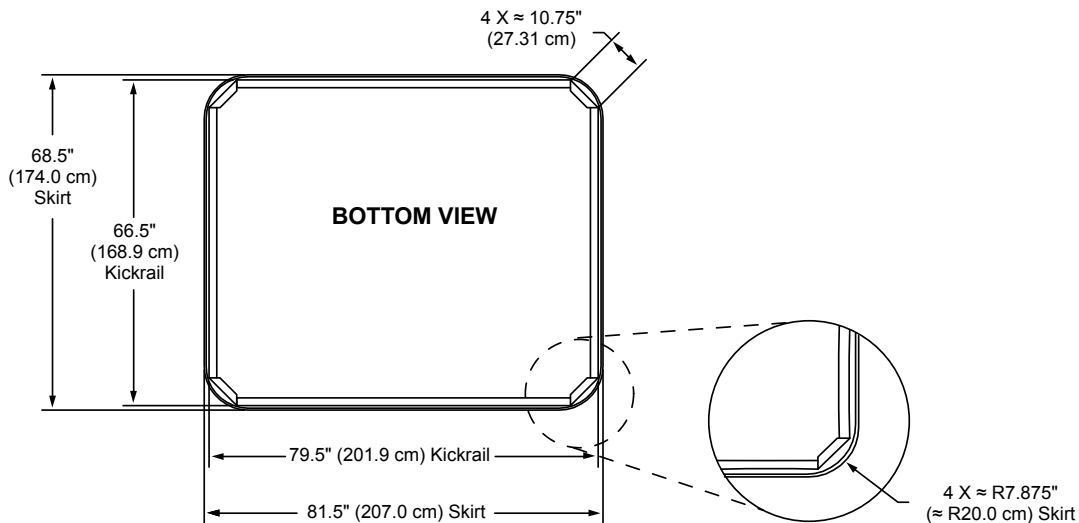

## Portable Dimensions

**IMPORTANT! Always measure each hot tub for exact dimensions BEFORE designing its foundational support and/or decking.**

Dimensions/specifications subject to change without notice. Tolerance: ± 0.5" (1.27 cm)

Dimensions/Specifications Subject To Change Without Notice