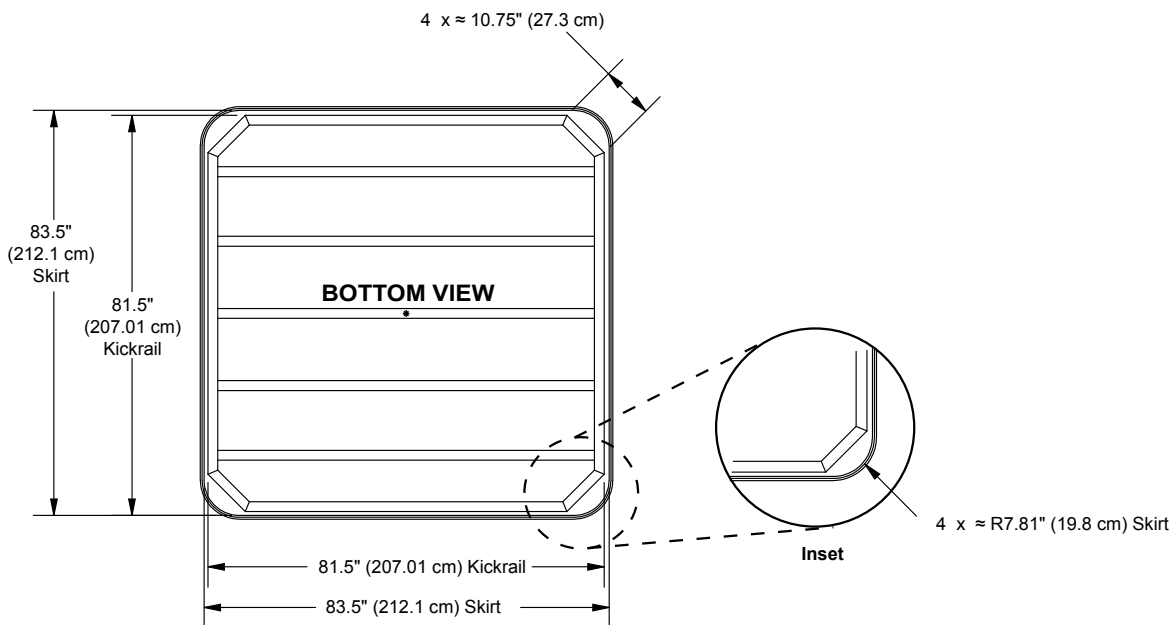

2014 Sundance Spas 680 Edison

Portable Dimensions

IMPORTANT! Always measure each hot tub for exact dimensions BEFORE designing its foundational support and/or decking.

Dimensions/Specifications Subject To Change Without Notice