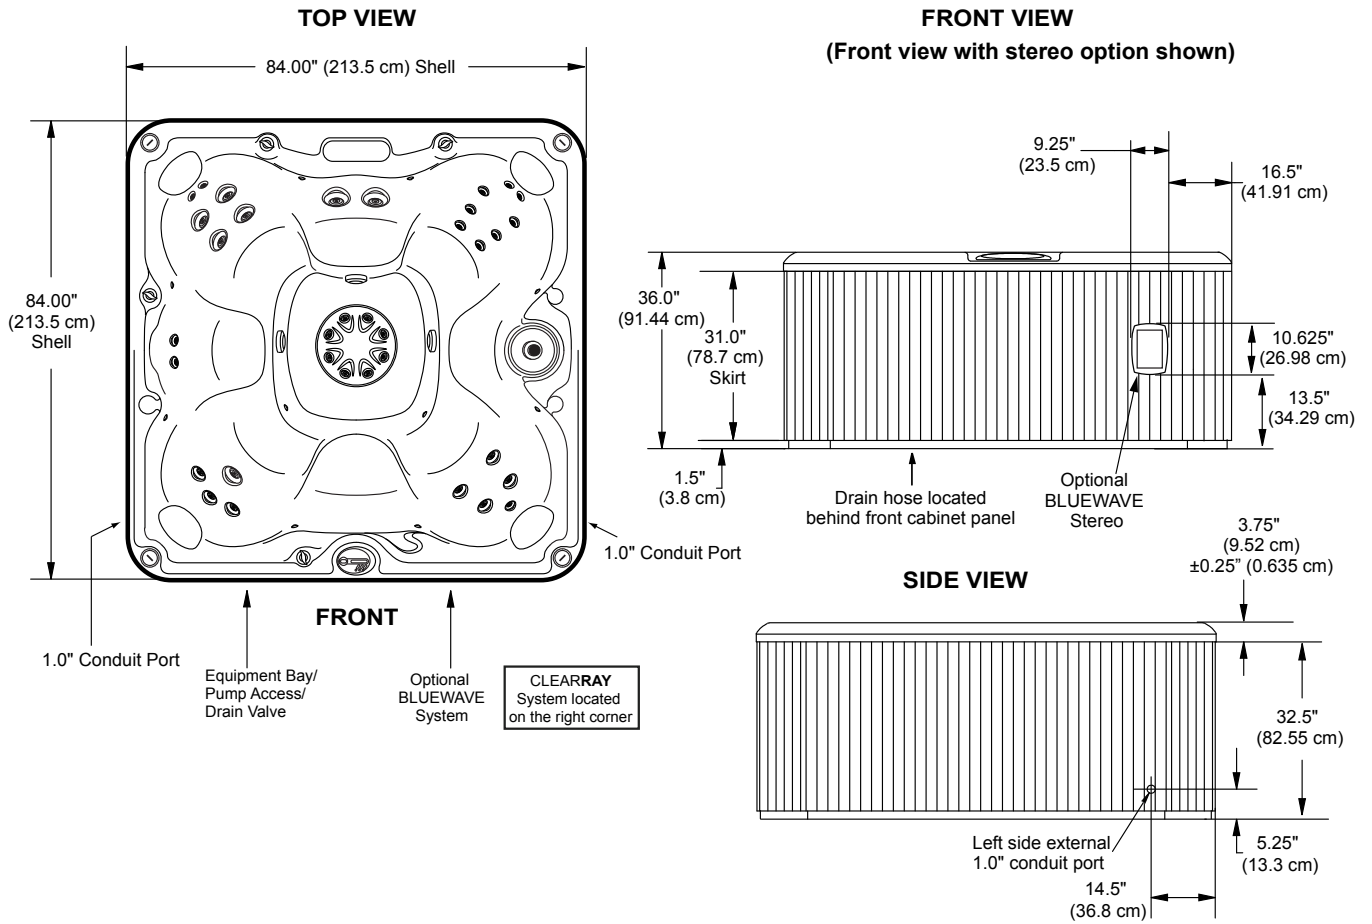

2014 Sundance Spas 680 Edison

Portable Dimensions

IMPORTANT! Always measure each hot tub for exact dimensions BEFORE designing its foundational support and/or decking.

Dimensions/Specifications Subject To Change Without Notice