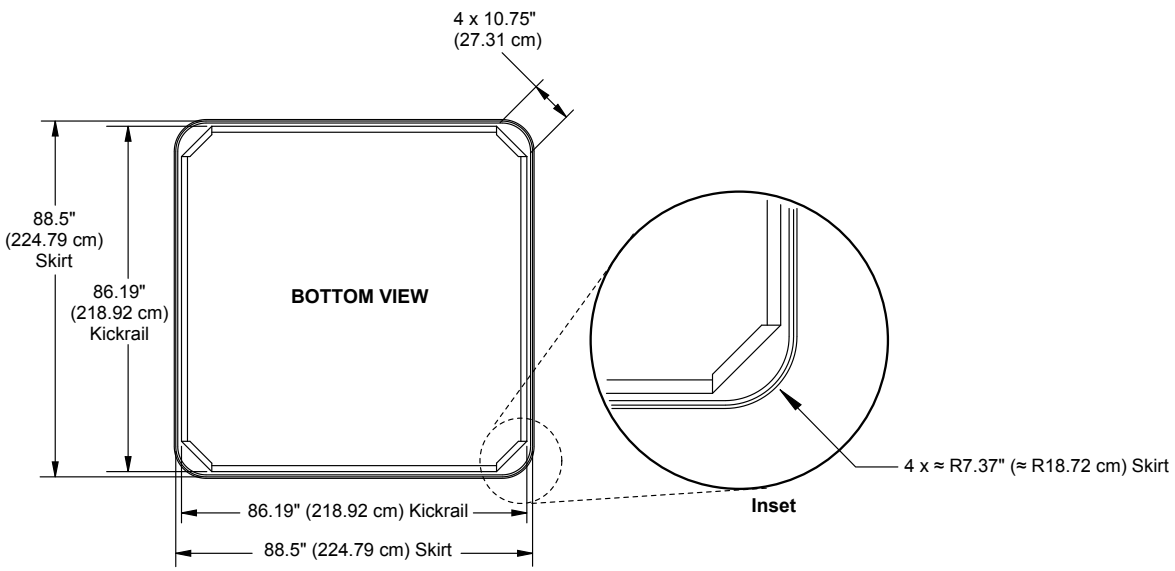

2014 Sundance Spas 780 Hamilton

Portable Dimensions

STOP
IMPORTANT! Always measure each hot tub for exact dimensions BEFORE designing its foundational support and/or decking.
STOP

Dimensions/specifications subject to change without notice. Tolerance: $\pm 0.5"$ (1.27 cm)

Dimensions/Specifications Subject To Change Without Notice