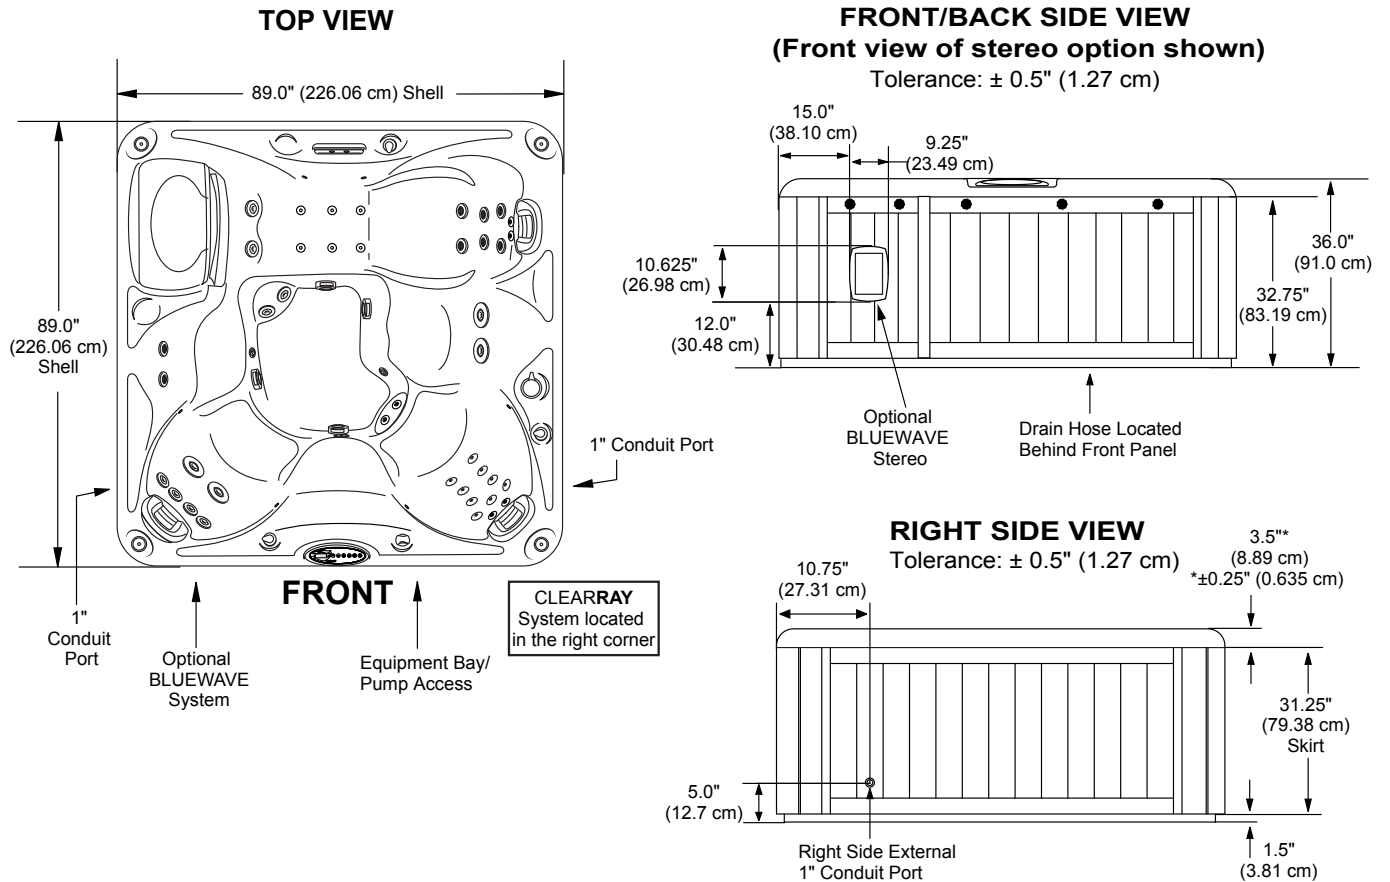

2014 Sundance Spas 780 Hamilton

Portable Dimensions

STOP
IMPORTANT! Always measure each hot tub for exact dimensions BEFORE designing its foundational support and/or decking.
STOP

Dimensions/specifications subject to change without notice. Tolerance: $\pm 0.5"$ (1.27 cm)

Dimensions/Specifications Subject To Change Without Notice