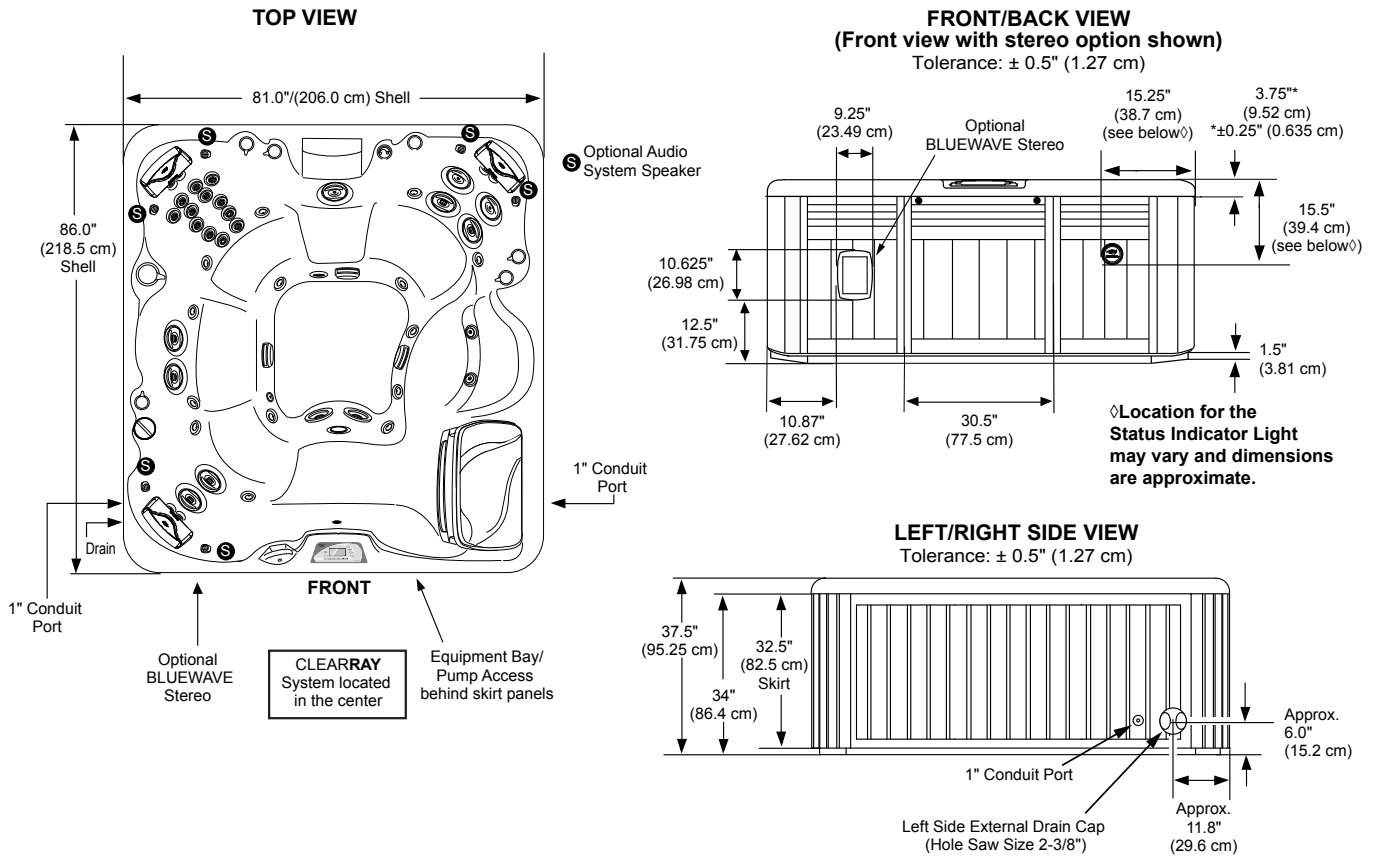

## Portable Dimensions

**IMPORTANT! Always measure each hot tub for exact dimensions BEFORE designing its foundational support and/or decking.**

Dimensions/specifications subject to change without notice. Tolerance: ± 0.5" (1.27 cm)

Dimensions/Specifications Subject To Change Without Notice