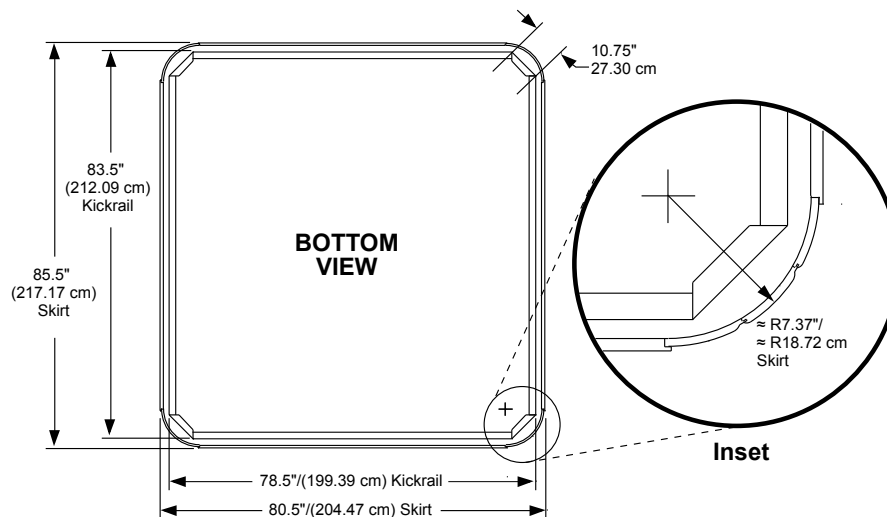

## Portable Dimensions

**IMPORTANT! Always measure each hot tub for exact dimensions BEFORE designing its foundational support and/or decking.**

Dimensions/specifications subject to change without notice. Tolerance: ± 0.5" (1.27 cm)

Dimensions/Specifications Subject To Change Without Notice