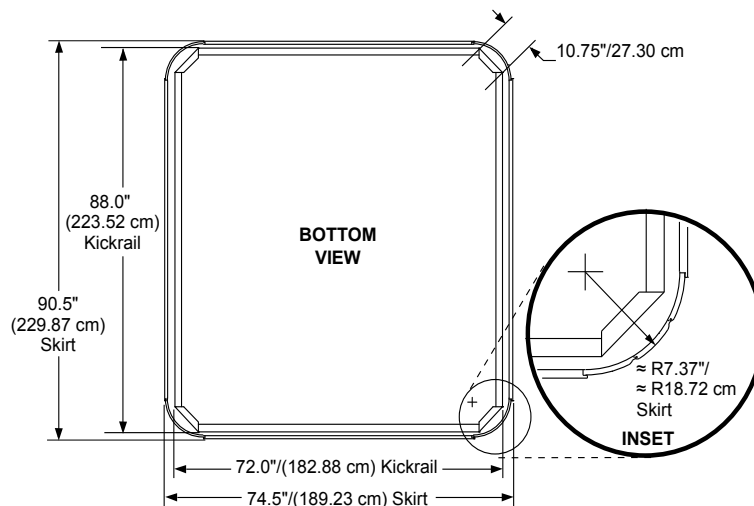

2014 Sundance Spas 880 Marin

Portable Dimensions

IMPORTANT! Always measure each hot tub for exact dimensions BEFORE designing its foundational support and/or decking.

Dimensions/specifications subject to change without notice. Tolerance: $\pm 0.5"$ (1.27 cm)

Dimensions/Specifications Subject To Change Without Notice