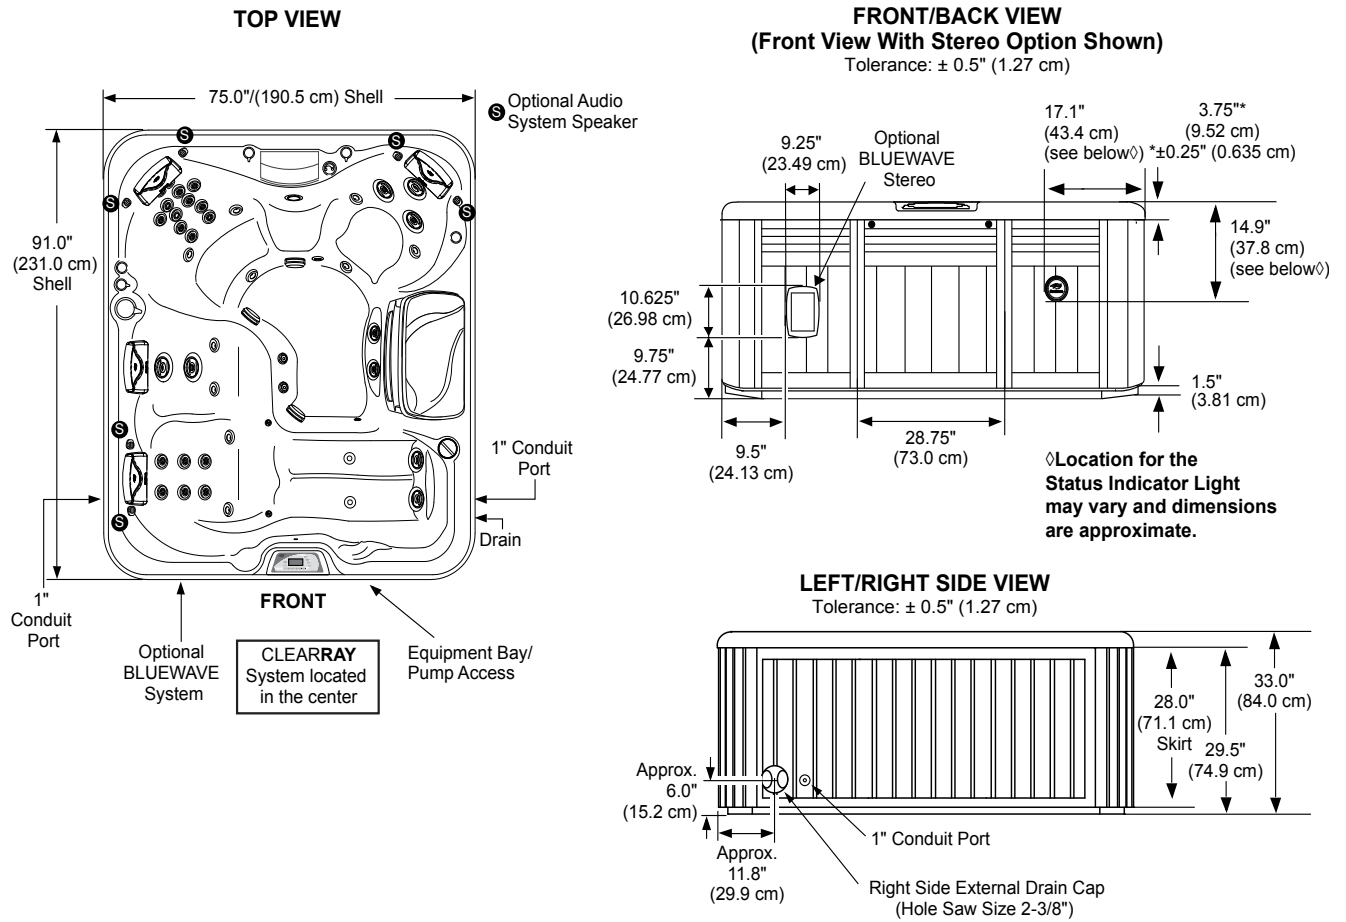

2014 Sundance Spas 880 Marin

Portable Dimensions

IMPORTANT! Always measure each hot tub for exact dimensions BEFORE designing its foundational support and/or decking.

Dimensions/specifications subject to change without notice. Tolerance: $\pm 0.5"$ (1.27 cm)

Dimensions/Specifications Subject To Change Without Notice