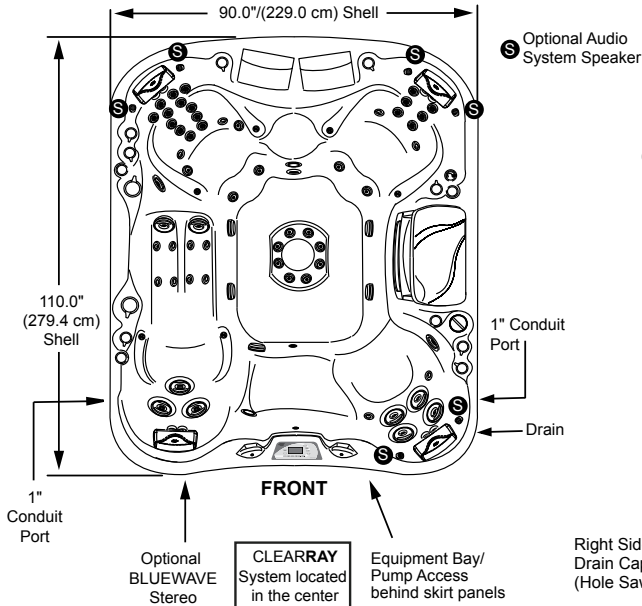

2014 Sundance Spas 880 Maxxus

Portable Dimensions

TOP VIEW

FRONT/BACK VIEW
(Front view with stereo option shown)
Tolerance: $\pm 0.5"$ (1.27 cm)

RIGHT SIDE VIEW
Tolerance: $\pm 0.5"$ (1.27 cm)

IMPORTANT! Always measure each hot tub for exact dimensions BEFORE designing its foundational support and/or decking.

Dimensions/specifications subject to change without notice. Tolerance: $\pm 0.5"$ (1.27 cm)

Dimensions/Specifications Subject To Change Without Notice