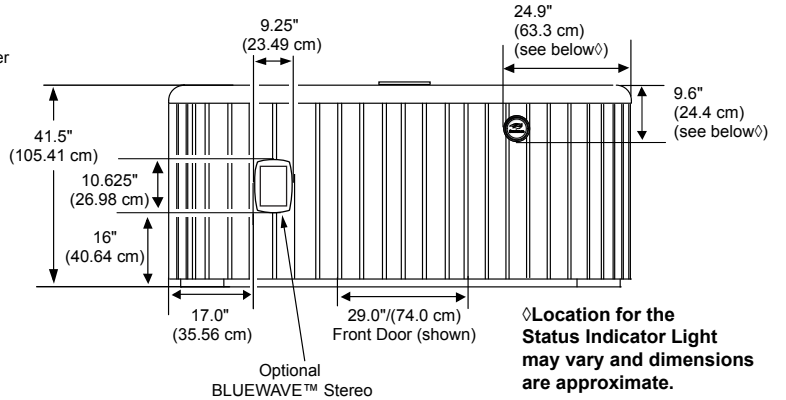

2014 Sundance Spas 880 Maxxus

Portable Dimensions

TOP VIEW

FRONT/BACK VIEW
(Front view with stereo option shown)
Tolerance: $\pm 0.5"$ (1.27 cm)

RIGHT SIDE VIEW
Tolerance: $\pm 0.5"$ (1.27 cm)

IMPORTANT! Always measure each hot tub for exact dimensions BEFORE designing its foundational support and/or decking.

Dimensions/specifications subject to change without notice. Tolerance: $\pm 0.5"$ (1.27 cm)

Dimensions/Specifications Subject To Change Without Notice