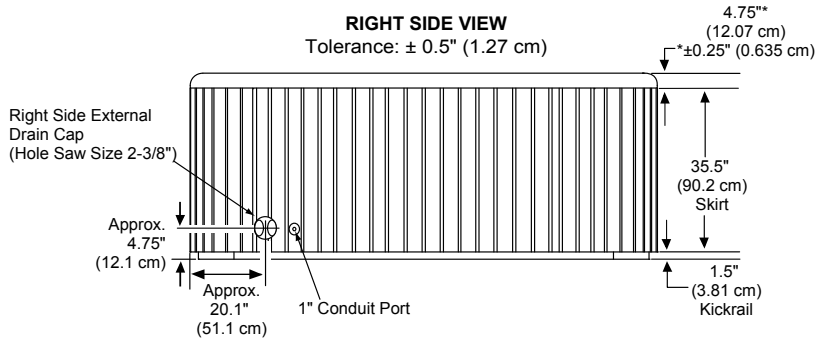

2014 Sundance Spas 880 Maxxus

Portable Dimensions

TOP VIEW

FRONT/BACK VIEW
(Front view with stereo option shown)
Tolerance: $\pm 0.5"$ (1.27 cm)

RIGHT SIDE VIEW
Tolerance: $\pm 0.5"$ (1.27 cm)

IMPORTANT! Always measure each hot tub for exact dimensions BEFORE designing its foundational support and/or decking.

Dimensions/specifications subject to change without notice. Tolerance: $\pm 0.5"$ (1.27 cm)

Dimensions/Specifications Subject To Change Without Notice