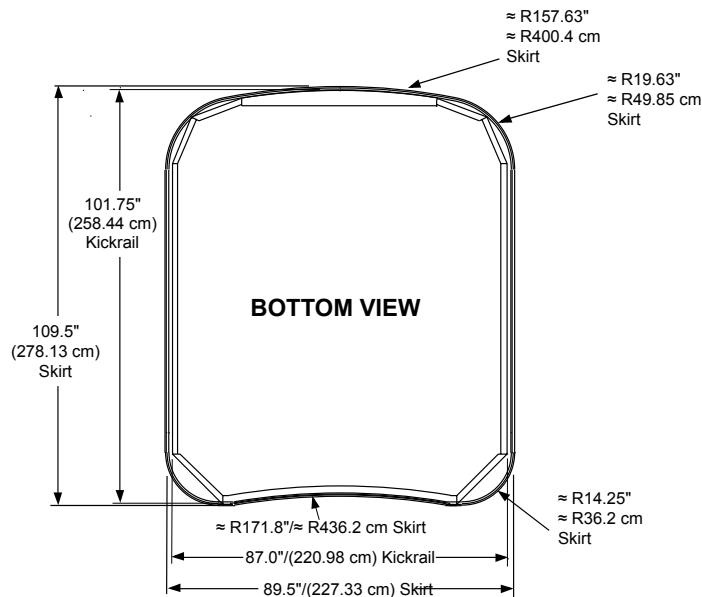

2014 Sundance Spas 880 Maxxus

Portable Dimensions

TOP VIEW

FRONT/BACK VIEW
(Front view with stereo option shown)
Tolerance: $\pm 0.5"$ (1.27 cm)

RIGHT SIDE VIEW
Tolerance: $\pm 0.5"$ (1.27 cm)

IMPORTANT! Always measure each hot tub for exact dimensions BEFORE designing its foundational support and/or decking.

Dimensions/specifications subject to change without notice. Tolerance: $\pm 0.5"$ (1.27 cm)

Dimensions/Specifications Subject To Change Without Notice