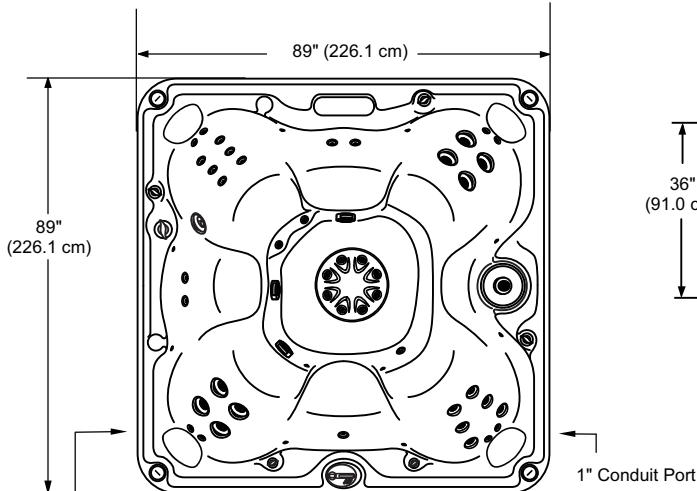

## Portable Dimensions

**TOP VIEW**

**FRONT VIEW**  
(Front view with stereo option shown)  
Tolerance:  $\pm 0.5$ " (1.27 cm)

**BACK/SIDE VIEW**  
Tolerance:  $\pm 0.5$ " (1.27 cm)

1" Conduit Port

Equipment Bay/  
Pump Access/  
Drain Valve

Optional  
BLUEWAVE  
Stereo

**CLEARRAY**  
System located  
in the right corner

**IMPORTANT! Always measure each hot tub for exact dimensions BEFORE designing its foundational support and/or decking.**

Dimensions/Specifications Subject To Change Without Notice