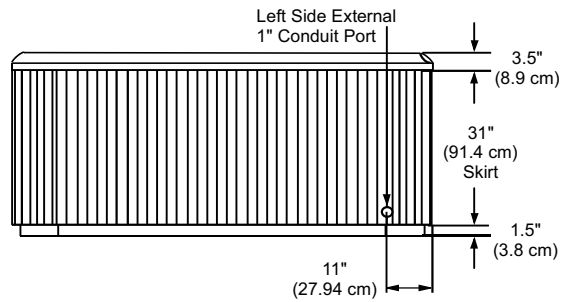

## Portable Dimensions

**TOP VIEW**

**FRONT VIEW**  
(Front view with stereo option shown)  
Tolerance:  $\pm 0.5$ " (1.27 cm)

**BACK/SIDE VIEW**  
Tolerance:  $\pm 0.5$ " (1.27 cm)

1" Conduit Port

Equipment Bay/  
Pump Access/  
Drain Valve

Optional  
BLUEWAVE  
Stereo

**CLEARRAY**  
System located  
in the right corner

**IMPORTANT! Always measure each hot tub for exact dimensions BEFORE designing its foundational support and/or decking.**

Dimensions/Specifications Subject To Change Without Notice