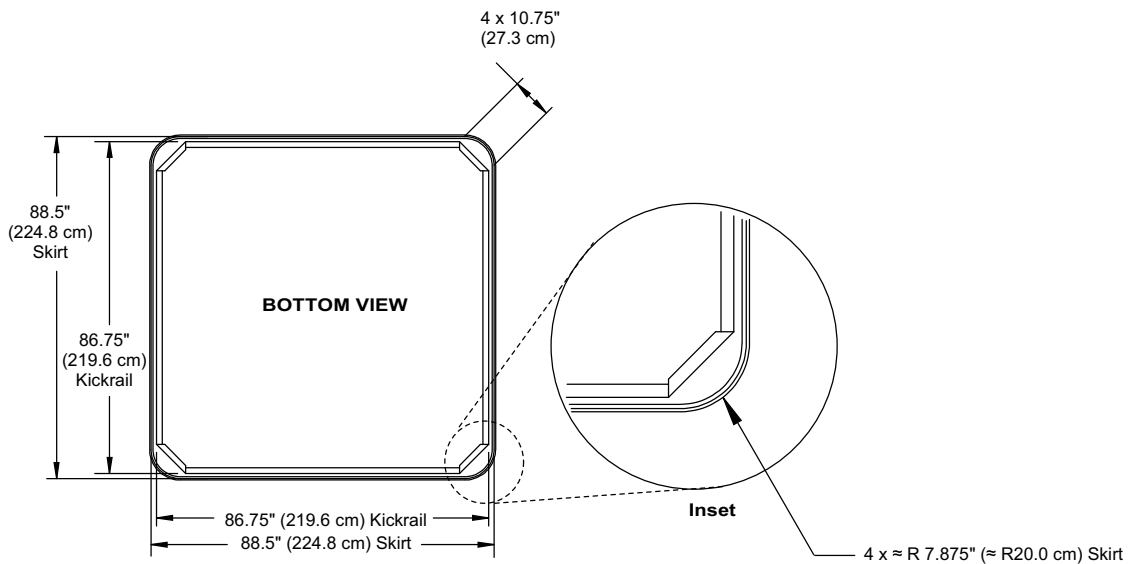

## Portable Dimensions

**TOP VIEW**

**FRONT VIEW**  
(Front view with stereo option shown)  
Tolerance:  $\pm 0.5$ " (1.27 cm)

**BACK/SIDE VIEW**  
Tolerance:  $\pm 0.5$ " (1.27 cm)

1" Conduit Port

Equipment Bay/  
Pump Access/  
Drain Valve

Optional  
BLUEWAVE  
Stereo

**CLEARRAY**  
System located  
in the right corner

**IMPORTANT! Always measure each hot tub for exact dimensions BEFORE designing its foundational support and/or decking.**

Dimensions/Specifications Subject To Change Without Notice