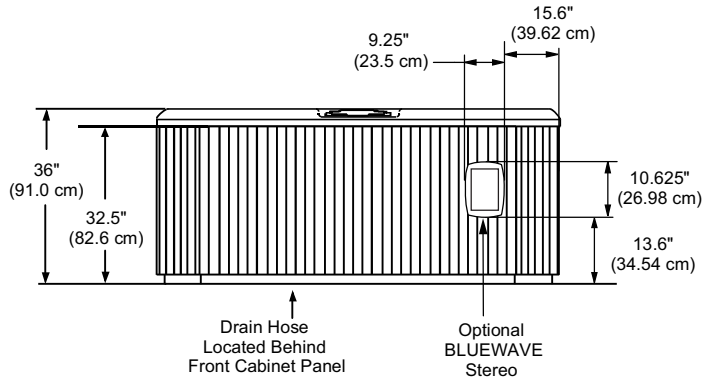

## Portable Dimensions

**TOP VIEW**

**FRONT VIEW**  
(Front view with stereo option shown)  
Tolerance:  $\pm 0.5$ " (1.27 cm)

**BACK/SIDE VIEW**  
Tolerance:  $\pm 0.5$ " (1.27 cm)

1" Conduit Port

Equipment Bay/  
Pump Access/  
Drain Valve

Optional  
BLUEWAVE  
Stereo

**CLEARRAY**  
System located  
in the right corner

**IMPORTANT! Always measure each hot tub for exact dimensions BEFORE designing its foundational support and/or decking.**

Dimensions/Specifications Subject To Change Without Notice