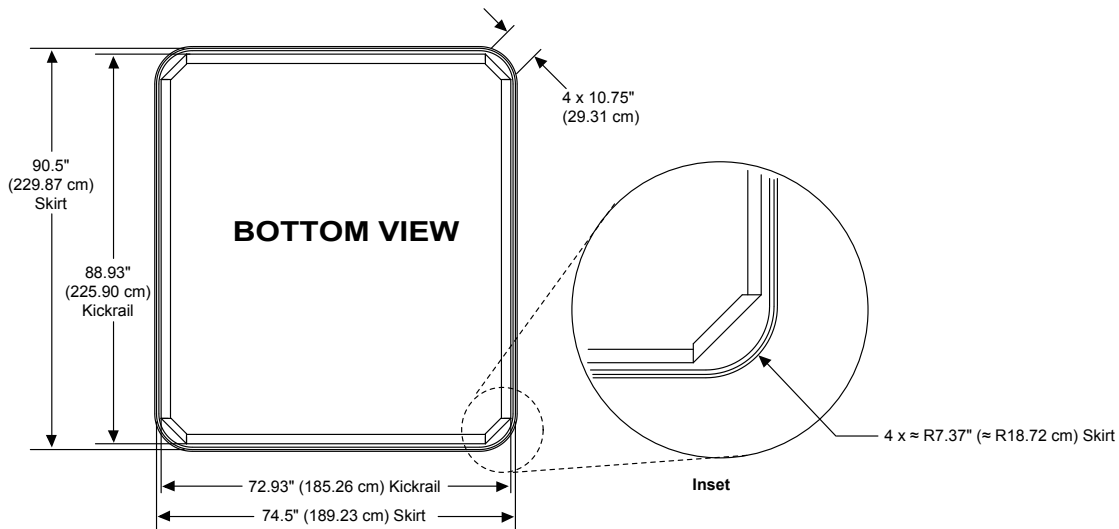

2014 Sundance Spas 780 Montclair

Portable Dimensions

TOP VIEW

FRONT/BACK VIEW
(Front view of stereo option shown)
Tolerance: $\pm 0.5"$ (1.27 cm)

RIGHT SIDE VIEW
Tolerance: $\pm 0.5"$ (1.27 cm)

IMPORTANT! Always measure each hot tub for exact dimensions BEFORE designing its foundational support and/or decking.

Dimensions/specifications subject to change without notice. Tolerance: $\pm 0.5"$ (1.27 cm)

Dimensions/Specifications Subject To Change Without Notice