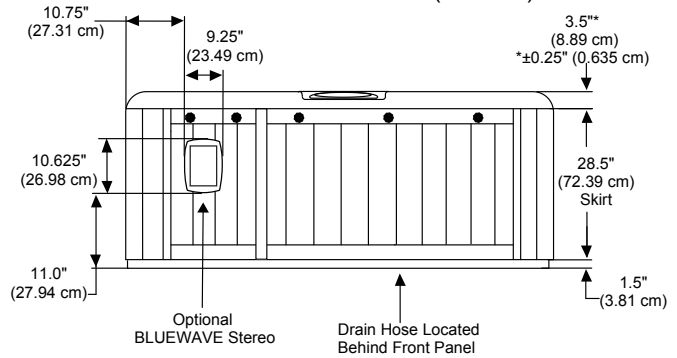

2014 Sundance Spas 780 Montclair

Portable Dimensions

TOP VIEW

FRONT/BACK VIEW
(Front view of stereo option shown)
Tolerance: $\pm 0.5"$ (1.27 cm)

RIGHT SIDE VIEW
Tolerance: $\pm 0.5"$ (1.27 cm)

IMPORTANT! Always measure each hot tub for exact dimensions BEFORE designing its foundational support and/or decking.

Dimensions/specifications subject to change without notice. Tolerance: $\pm 0.5"$ (1.27 cm)

Dimensions/Specifications Subject To Change Without Notice