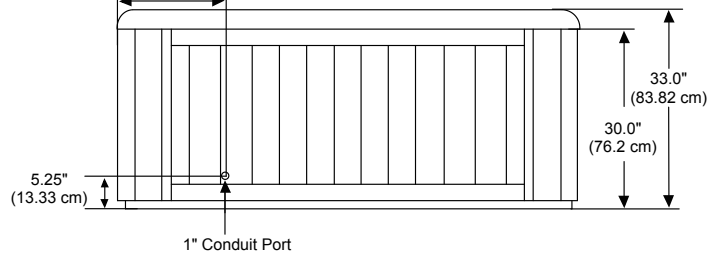

2014 Sundance Spas 780 Montclair

Portable Dimensions

TOP VIEW

FRONT/BACK VIEW
(Front view of stereo option shown)
Tolerance: $\pm 0.5"$ (1.27 cm)

RIGHT SIDE VIEW
Tolerance: $\pm 0.5"$ (1.27 cm)

IMPORTANT! Always measure each hot tub for exact dimensions BEFORE designing its foundational support and/or decking.

Dimensions/specifications subject to change without notice. Tolerance: $\pm 0.5"$ (1.27 cm)

Dimensions/Specifications Subject To Change Without Notice