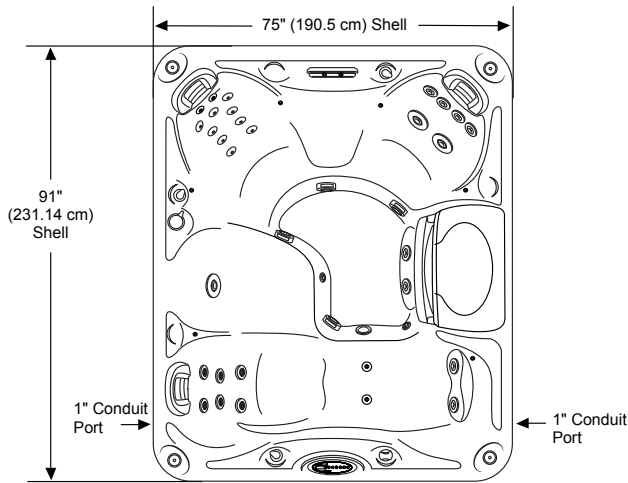

2014 Sundance Spas 780 Montclair

Portable Dimensions

TOP VIEW

FRONT/BACK VIEW
(Front view of stereo option shown)
Tolerance: $\pm 0.5"$ (1.27 cm)

RIGHT SIDE VIEW
Tolerance: $\pm 0.5"$ (1.27 cm)

IMPORTANT! Always measure each hot tub for exact dimensions BEFORE designing its foundational support and/or decking.

Dimensions/specifications subject to change without notice. Tolerance: $\pm 0.5"$ (1.27 cm)

Dimensions/Specifications Subject To Change Without Notice