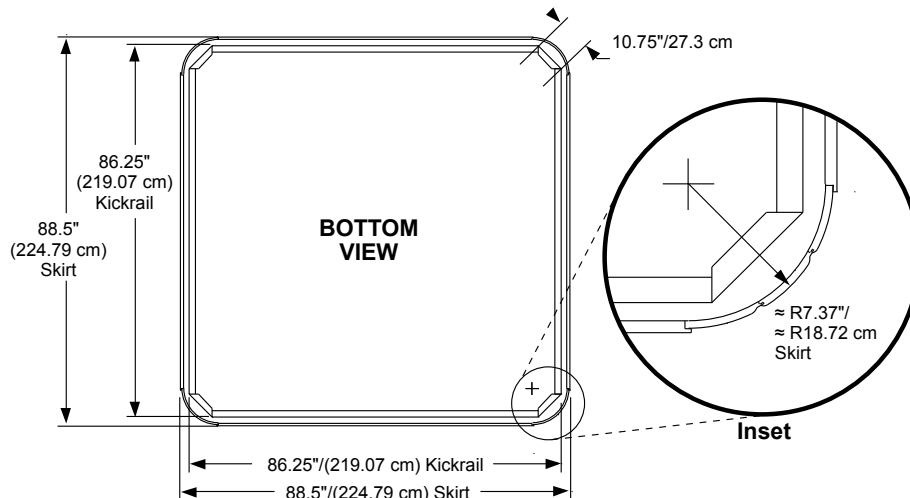

2014 Sundance Spas 880 Optima

Portable Dimensions

IMPORTANT! Always measure each hot tub for exact dimensions BEFORE designing its foundational support and/or decking.

Dimensions/specifications subject to change without notice. Tolerance: $\pm 0.5"$ (1.27 cm)

Dimensions/Specifications Subject To Change Without Notice