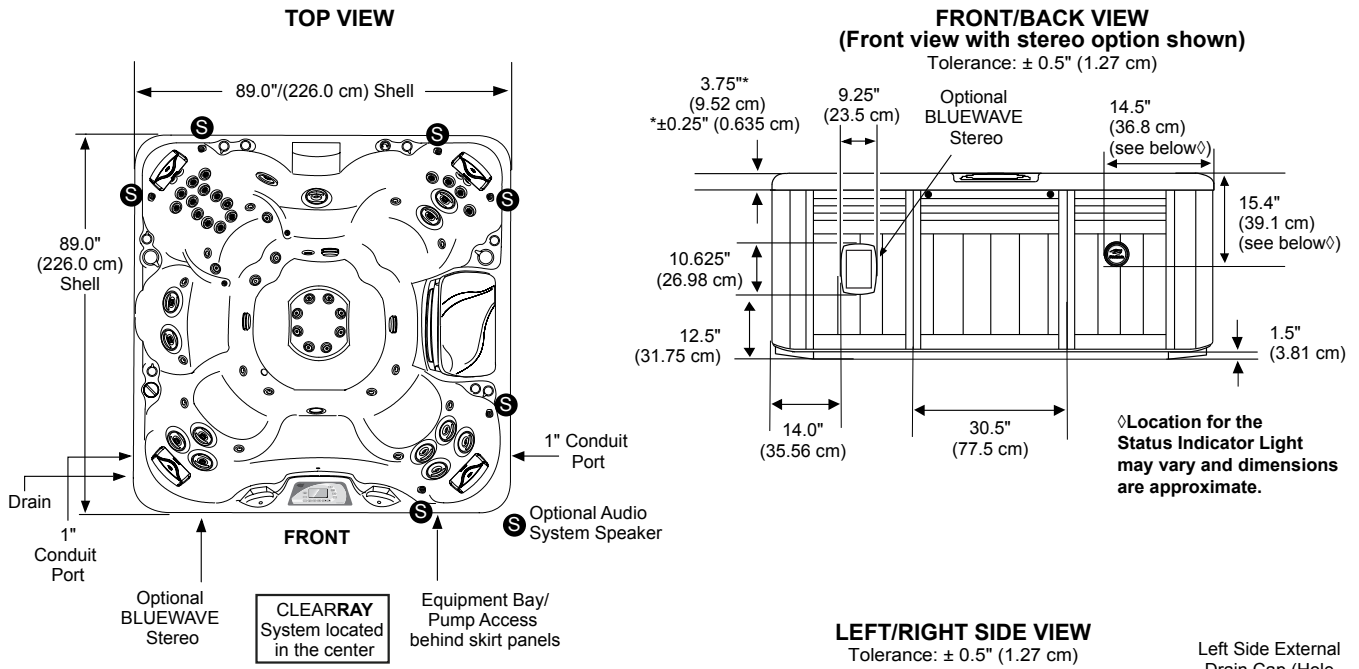

2014 Sundance Spas 880 Optima

Portable Dimensions

IMPORTANT! Always measure each hot tub for exact dimensions BEFORE designing its foundational support and/or decking.

Dimensions/specifications subject to change without notice. Tolerance: $\pm 0.5"$ (1.27 cm)

Dimensions/Specifications Subject To Change Without Notice