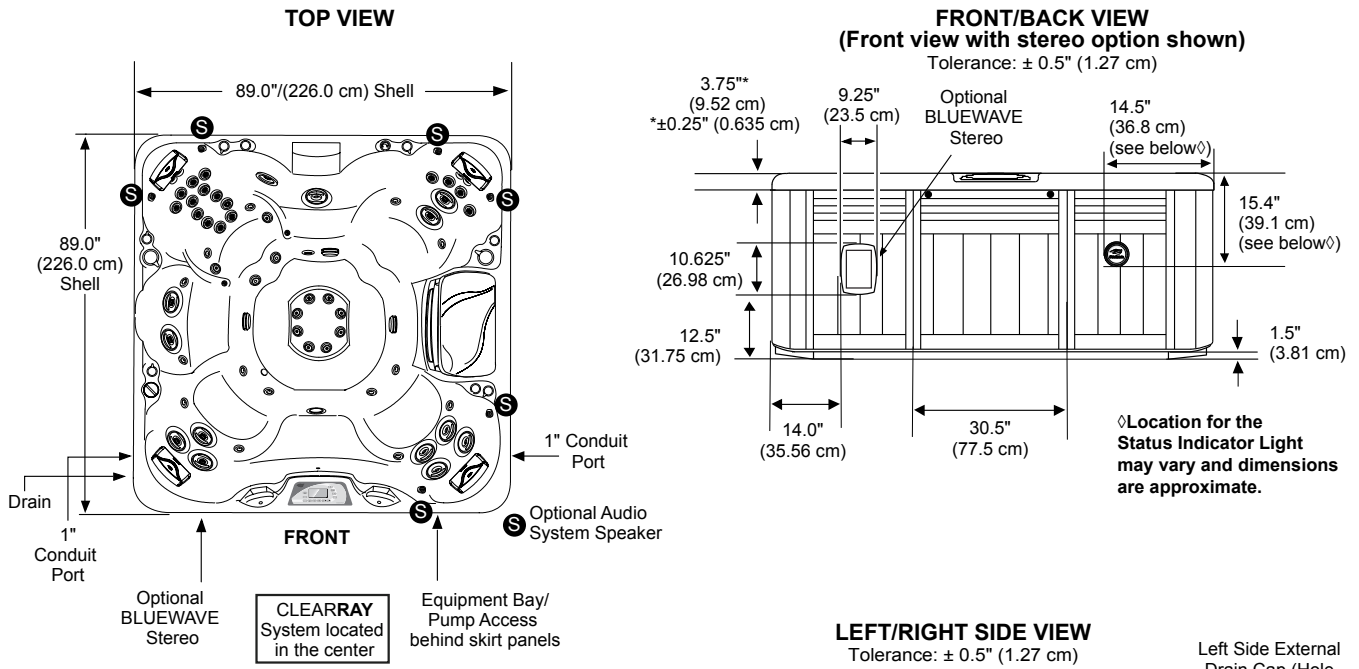

2014 Sundance Spas 880 Optima

Portable Dimensions

IMPORTANT! Always measure each hot tub for exact dimensions BEFORE designing its foundational support and/or decking.

Dimensions/specifications subject to change without notice. Tolerance: $\pm 0.5"$ (1.27 cm)

Dimensions/Specifications Subject To Change Without Notice