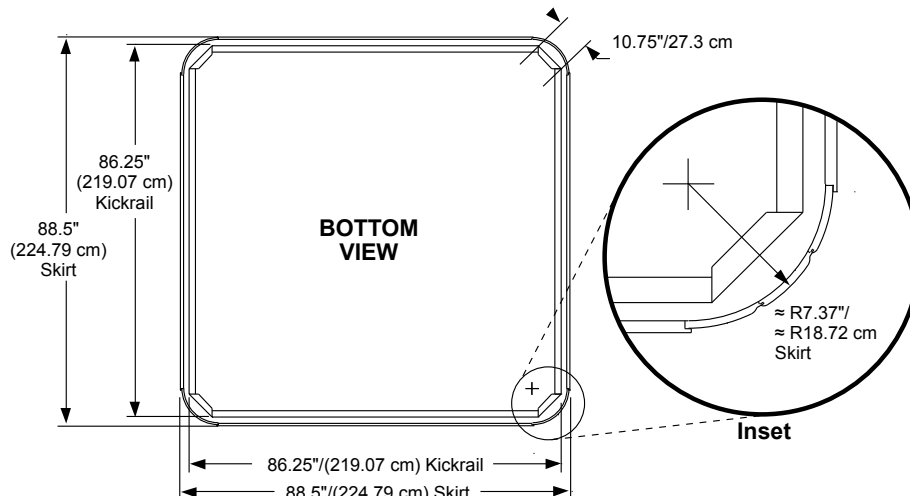

2014 Sundance Spas 880 Optima

Portable Dimensions

IMPORTANT! Always measure each hot tub for exact dimensions BEFORE designing its foundational support and/or decking.

Dimensions/specifications subject to change without notice. Tolerance: $\pm 0.5"$ (1.27 cm)

Dimensions/Specifications Subject To Change Without Notice