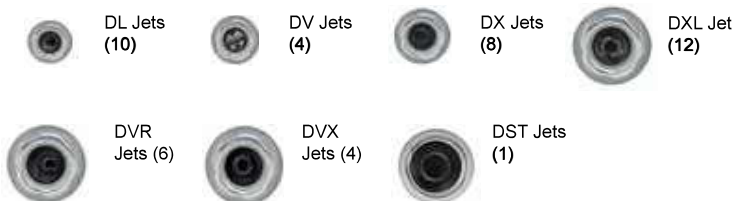

Spa Operation Subject To Change Without Notice

NEW FOR 2014!

Dimensions/Specifications Subject To Change Without Notice