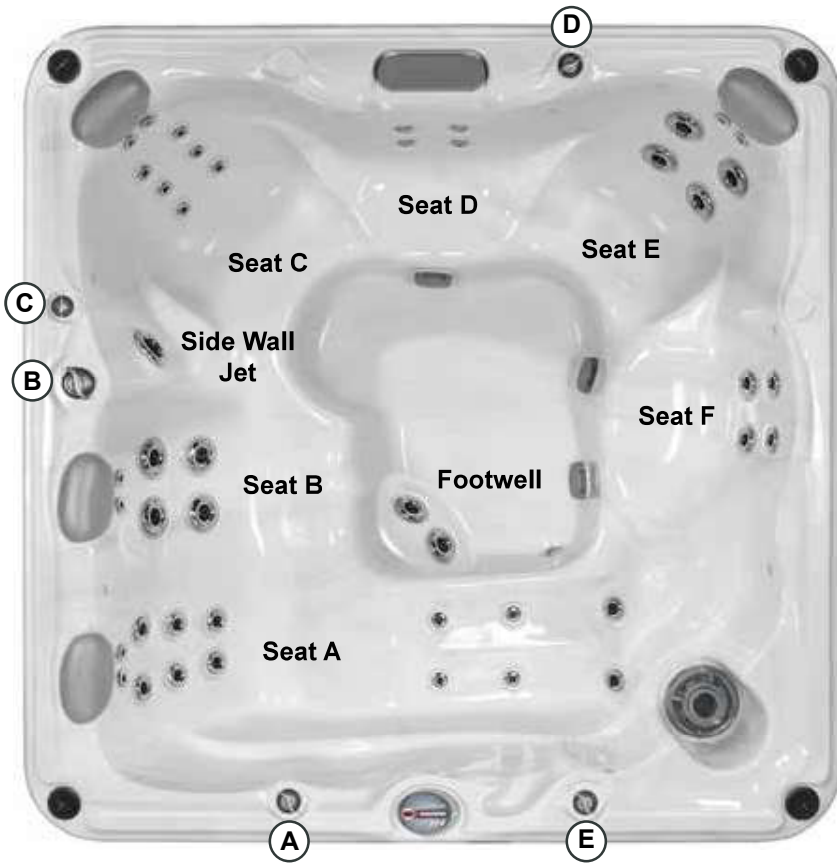

2014 Sundance Spas 680 Ramona

Operation/New Features

- (A)** Air Control - Activates Seat A Jets (2 DX, 8 DXL, 4 DV) + Seat B Jets (2 DX, 2 DVR, 2 DVX) + Seat F Jets (4 DXL)
- (B)** Massage Selector [Pump 1]- Adjusts Seat C Jets and Side Wall Jet + Seat D Jets + Seat E Jets
- (C)** Air Control - Activates Seat C Jets (2 DX, 6 DL)
- (D)** Air Control - Activates Side Wall Jet (1 DST) + Seat D Jets (4 DL) + Seat E Jets (2 DX, 4 DVR) + Footwell Jets (2 DVX)
- (E)** Waterfall Selector [Pump 1] - Controls Waterfall Output

- Jets Pump 1: Powers Seat C Jets + Side Wall Jet + Seat D Jets + Seat E Jets + Footwell Jets when running
- Jets Pump 2: Powers Seat A Jets + Seat B Jets + Seat F Jets

NOTE: Footwell Jets (2 DVX) are on at all times when jets pump 1 is running

45 Total Jets

Spa Operation Subject To Change Without Notice

NEW FOR 2014!

Dimensions/Specifications Subject To Change Without Notice