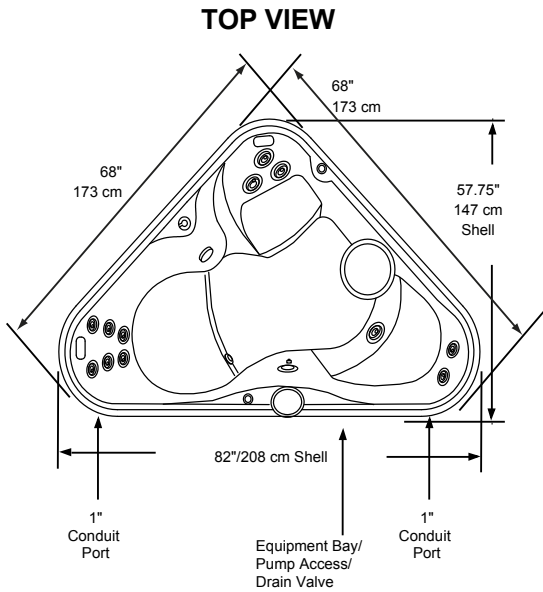

2014 Sundance Spas 680 Tacoma

Portable Dimensions

IMPORTANT! Always measure each hot tub for exact dimensions **BEFORE** designing its foundational support and/or decking.

Dimensions/Specifications Subject To Change Without Notice