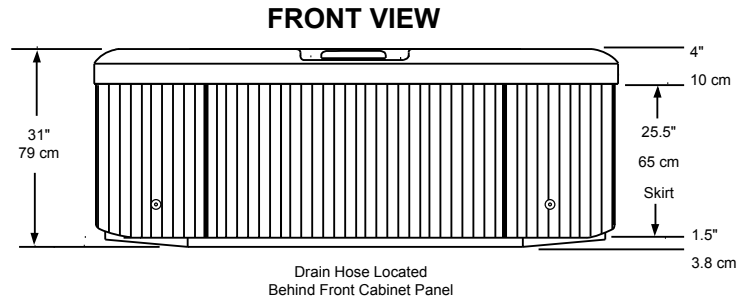

2014 Sundance Spas 680 Tacoma

Portable Dimensions

IMPORTANT! Always measure each hot tub for exact dimensions **BEFORE** designing its foundational support and/or decking.

Dimensions/Specifications Subject To Change Without Notice