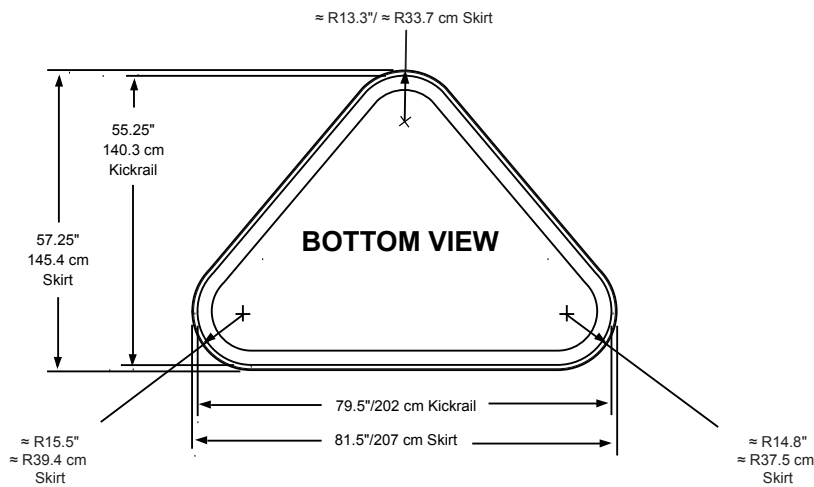

2014 Sundance Spas 680 Tacoma

Portable Dimensions

IMPORTANT! Always measure each hot tub for exact dimensions **BEFORE** designing its foundational support and/or decking.

Dimensions/Specifications Subject To Change Without Notice